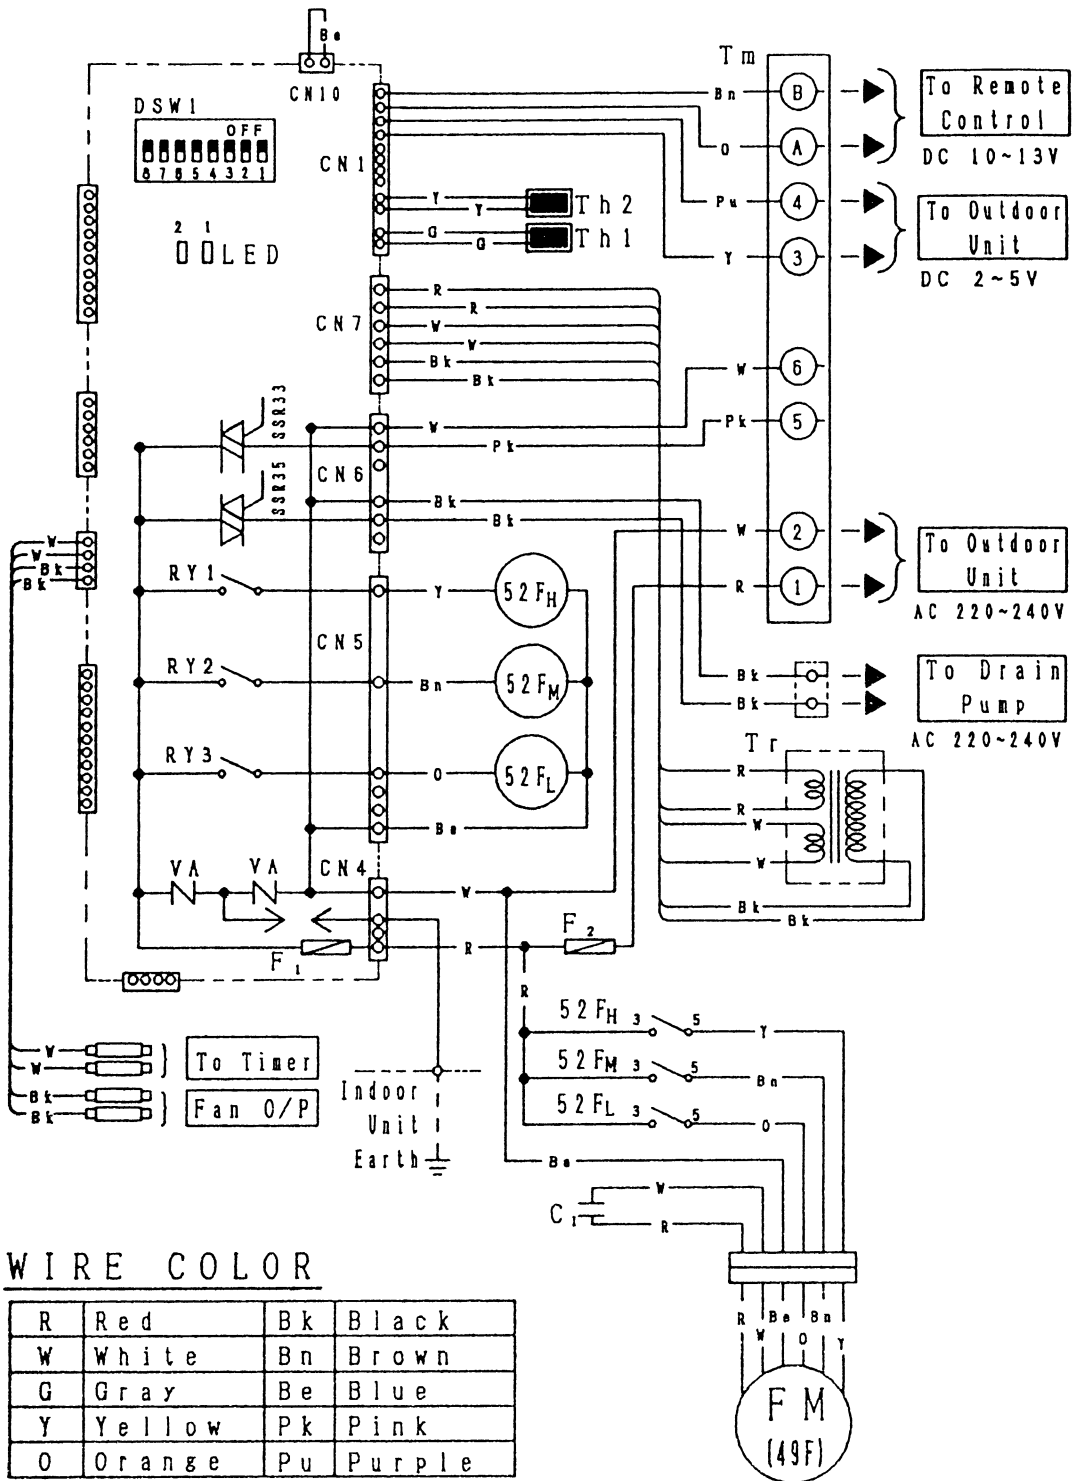

5. CIRCUIT DIAGRAM

CS-112E95JP, CS-140E95JP, CS-160E95JP

CONNECTION DIAGRAM (Indoor Unit)

WIRE COLOR

R	Red	Bk	Black
W	White	Bn	Brown
G	Gray	Be	Blue
Y	Yellow	Pk	Pink
O	Orange	Pu	Purple

LEGEND

FM	Fan Motor	49F	Internal Thermostat for FM
VA	Varistor	C ₁	Capacitor for FM
Tr	Transformer	T _m	Terminal Board for Control Circuit
F	Fuse	Th1	Thermistor for Indoor Temperature
52F	FM Relay	Th2	Thermistor for Indoor Piping